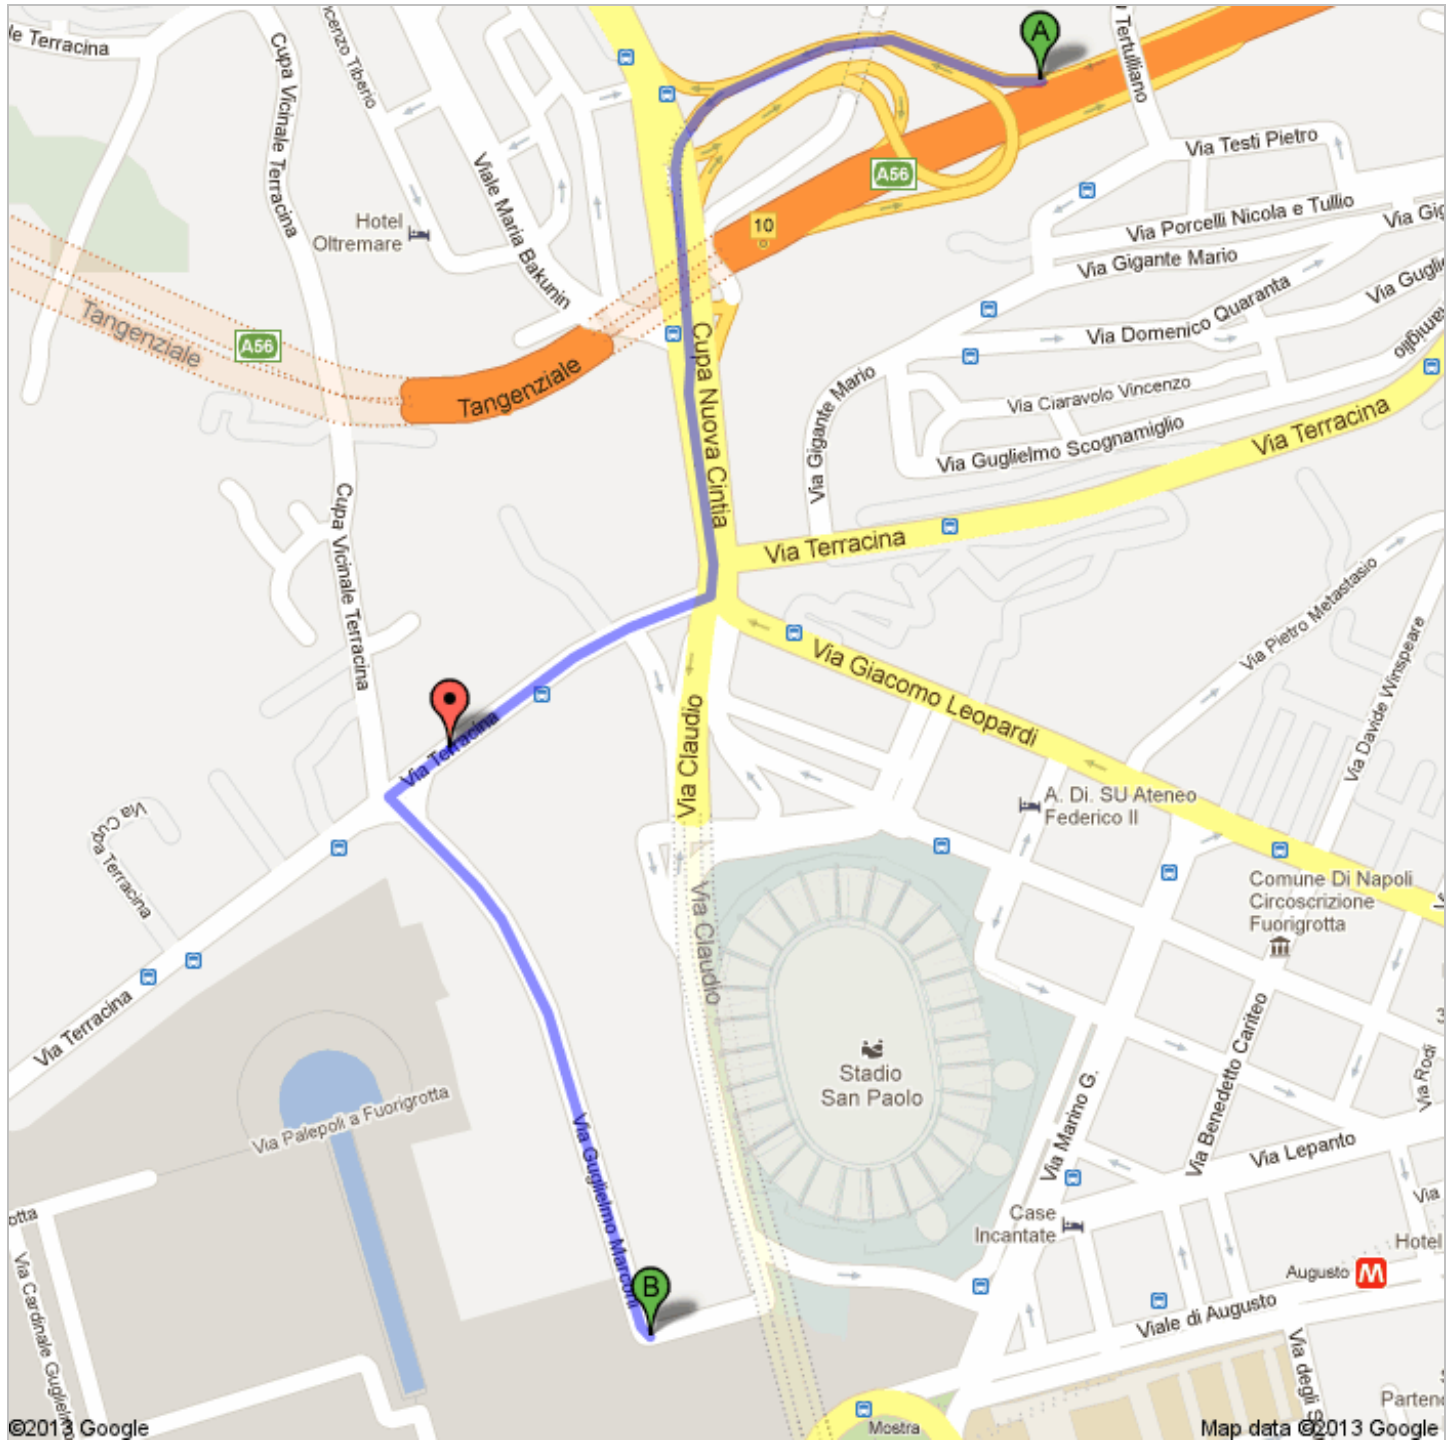

Directions to Largo Barsanti E. e Matteucci C., Napoli, Italy
1.6 km – about 3 mins

 Exit 10

-
- | | |
|----------------------------------------------------------------------------------------------------------------------------------------------------------------------------------------------------------------------|--------------------------|
| 1. Head west on Exit 10
Toll road | go 280 m
total 280 m |
|  2. Keep left at the fork, follow signs for Napoli Centro and merge onto Cupa Nuova Cintia
Partial toll road | go 500 m
total 750 m |
|  3. Turn right onto Via Terracina | go 350 m
total 1.1 km |
|  4. Turn left onto Via Guglielmo Marconi
About 1 min | go 550 m
total 1.6 km |
| 5. Continue onto Largo Barsanti E. e Matteucci C. | go 14 m
total 1.6 km |

 Largo Barsanti E. e Matteucci C., Napoli, Italy

These directions are for planning purposes only. You may find that construction projects, traffic, weather, or other events may cause conditions to differ from the map results, and you should plan your route accordingly. You must obey all signs or notices regarding your route.